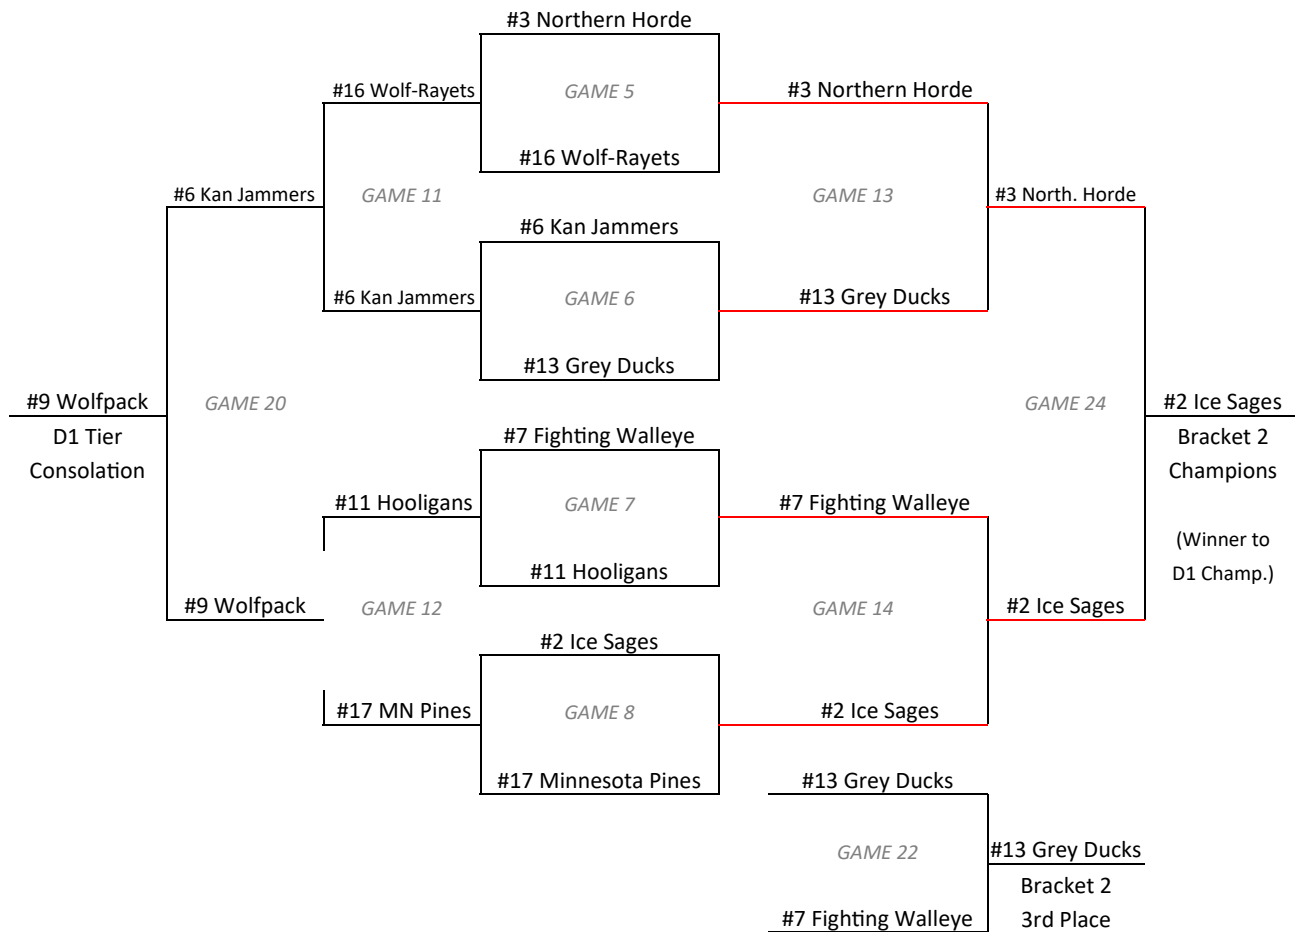

2019-20 WINTER LEAGUE PLAYOFFS

D1 TIER – BRACKET 2

Game #	Date	Location	Time	Home	Away
5	Fri Sept 25	Super Rink 7	7:15 PM	Northern Horde	Wolf-Rayets
6	Fri Sept 25	Super Rink 7	9:00 PM	Kan Jammers	Grey Ducks
7	Fri Sept 25	Super Rink 8	6:55 PM	Fighting Walleye	Hooligans
8	Fri Sept 25	Super Rink 8	8:40 PM	Ice Sages	Minnesota Pines
11	Sun Sept 27	Richfield 1	10:15 AM	Kan Jammers	Wolf-Rayets
12	Sun Sept 27	Richfield 1	12:00 PM	Hooligans	Minnesota Pines
13	Sun Sept 27	Highland N	4:00 PM	Northern Horde	Grey Ducks
14	Sun Sept 27	Highland N	5:50 PM	Ice Sages	Fighting Walleye
20	Fri Oct 2	SPA-Drake	8:00 PM	Kan Jammers	Wolfpack
22	Sat Oct 3	BIG 2	7:15 PM	Fighting Walleye	Grey Ducks
24	Sun Oct 4	Highland S	8:50 PM	Ice Sages	Northern Horde
25	Sun Oct 11	Richfield 2	9:45 PM	D1 TIER CHAMPIONSHIP	