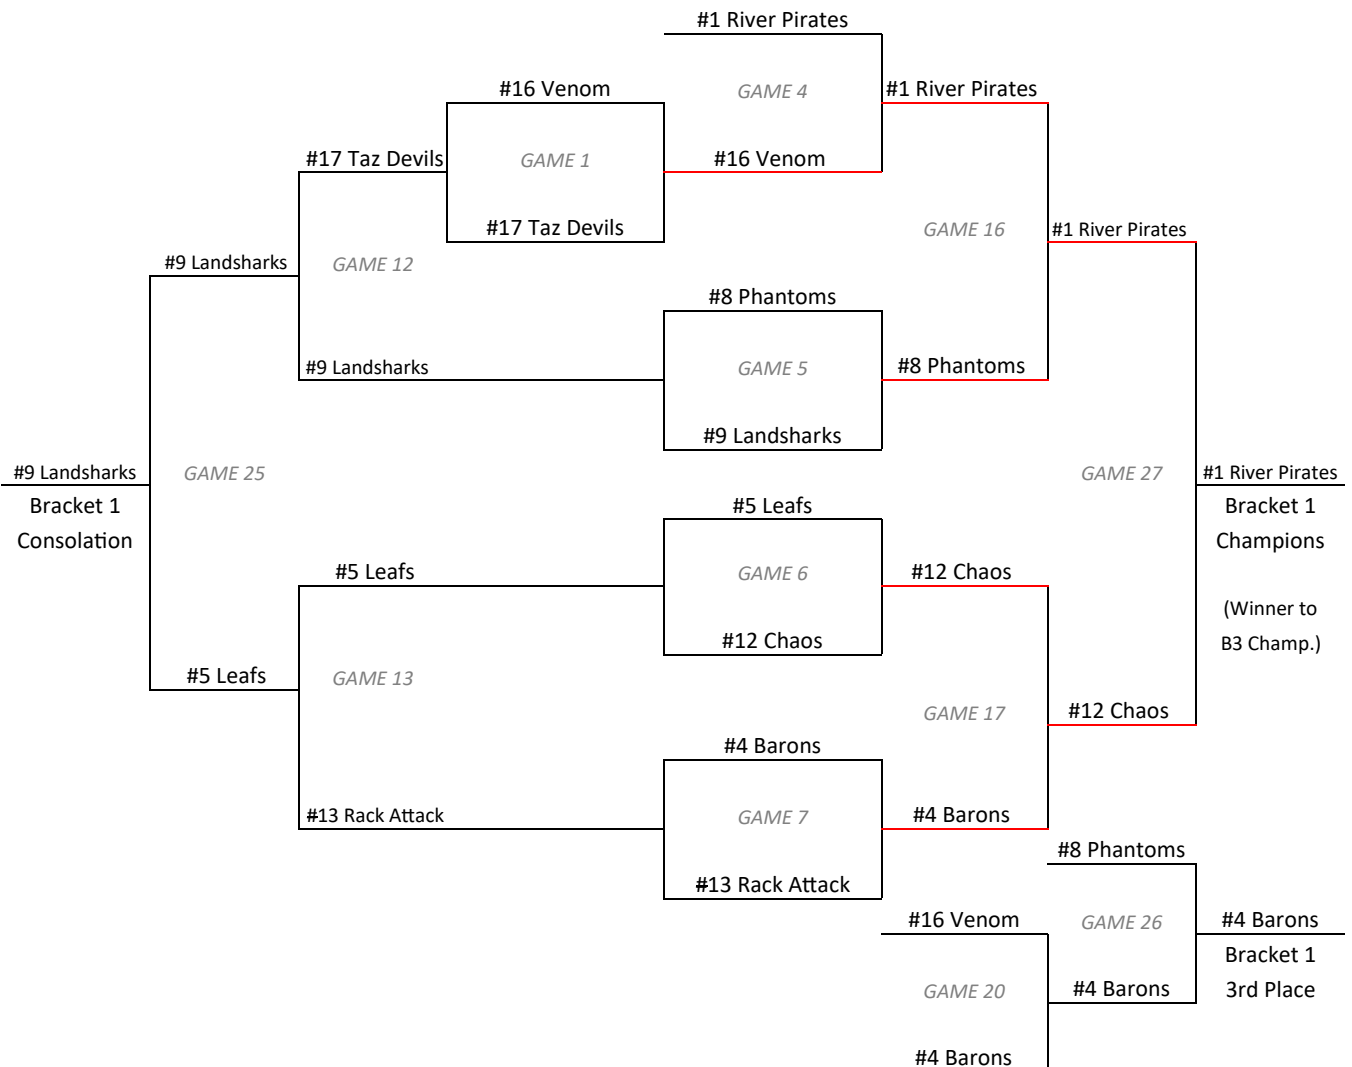

2019-20 WINTER LEAGUE PLAYOFFS

B3 TIER – BRACKET 1

Game #	Date	Location	Time	Home	Away
1	Fri Sept 25	Super Rink 1	5:30 PM	Venom	Taz Devils
4	Sat Sept 26	Super Rink 2	6:30 PM	River Pirates	Venom
5	Sat Sept 26	Super Rink 7	6:00 PM	Phantoms	Landsharks
6	Sat Sept 26	Super Rink 7	4:15 PM	Leafs	Chaos
7	Sat Sept 26	Super Rink 7	2:30 PM	Barons	Rack Attack
12	Sun Sept 27	SLP W	9:30 PM	Landsharks	Taz Devils
13	Sun Sept 27	Super Rink 8	3:45 PM	Leafs	Rack Attack
16	Sun Sept 27	Breck	7:45 PM	River Pirates	Phantoms
17	Sun Sept 27	Breck	9:30 PM	Barons	Chaos
20	Wed Sept 30	Braemar W	8:50 PM	Barons	Venom
25	Sun Oct 4	Woog 1	9:10 PM	Leafs	Landsharks
26	Sun Oct 4	Richfield 1	9:00 PM	Barons	Phantoms
27	Sun Oct 4	Richfield 2	6:45 PM	River Pirates	Chaos
29	Sun Oct 11	SLP E	8:45 PM	B3 TIER CHAMPIONSHIP	