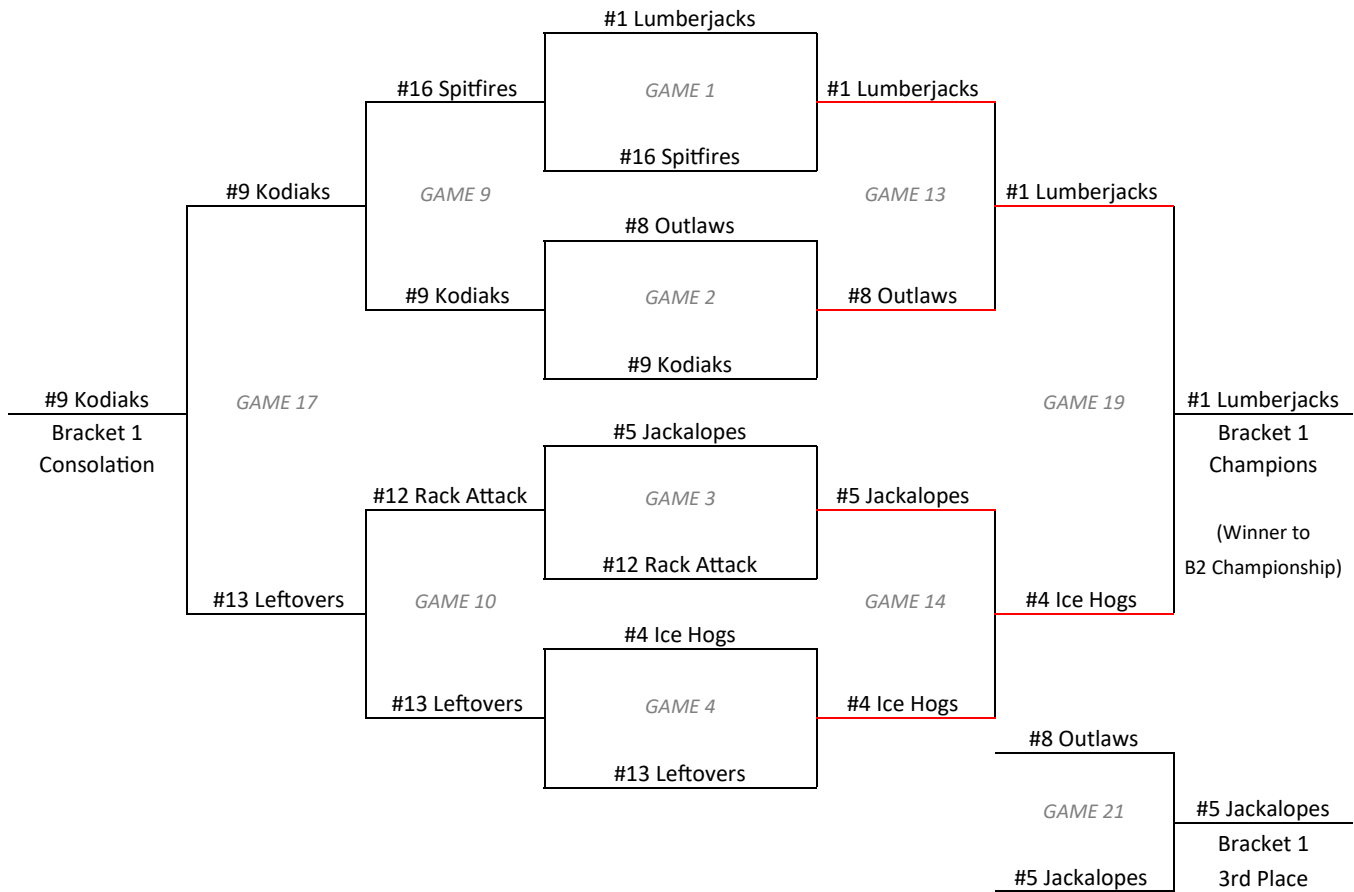

2019-20 WINTER LEAGUE PLAYOFFS

B2 TIER – BRACKET 1

Game #	Date	Location	Time	Home	Away
1	Fri Sept 25	Richfield 1	7:45 PM	Lumberjacks	Spitfires
2	Fri Sept 25	Richfield 1	9:30 PM	Outlaws	Kodiaks
3	Fri Sept 25	Richfield 1	6:00 PM	Jackalopes	Rack Attack
4	Fri Sept 25	Super Rink 1	9:00 PM	Ice Hogs	Leftovers
9	Sat Sept 26	Richfield 2	5:45 PM	Kodiaks	Spitfires
10	Sat Sept 26	Super Rink 6	4:30 PM	Rack Attack	Leftovers
13	Sun Sept 27	Richfield 2	1:15 PM	Lumberjacks	Outlaws
14	Sun Sept 27	Richfield 2	3:00 PM	Ice Hogs	Jackalopes
17	Sun Oct 4	BIG 2	10:15 AM	Kodiaks	Leftovers
19	Sun Oct 4	SLP E	7:00 PM	Lumberjacks	Ice Hogs
21	Mon Oct 5	Hopkins	9:00 PM	Jackalopes	Outlaws
23	Sat Oct 10	SLP E	9:15 PM	B2 TIER CHAMPIONSHIP	