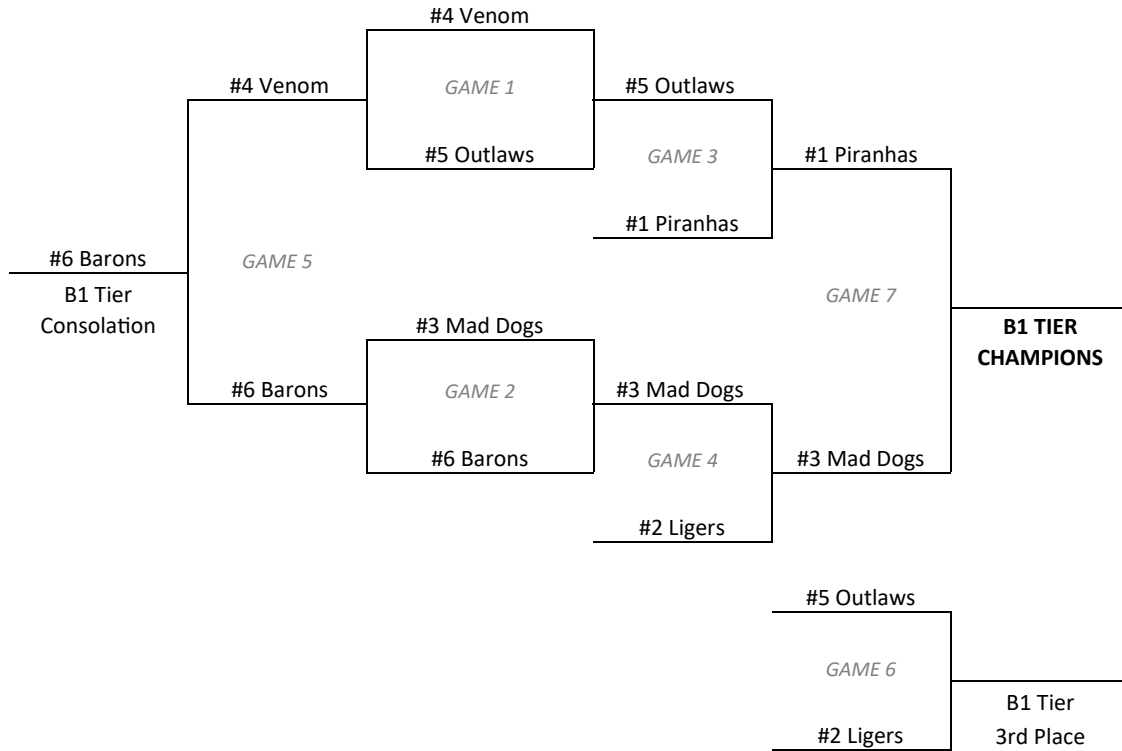

## 2019-20 WINTER LEAGUE PLAYOFFS

### B1 TIER

Game #	Date	Location	Time	Home	Away
1	Sat Sept 26	Super Rink 1	9:15 AM	Venom	Outlaws
2	Sat Sept 26	Super Rink 1	11:00 AM	Mad Dogs	Barons
3	Sat Oct 3	SLP W	6:45 PM	Piranhas	Outlaws
4	Sat Oct 3	SLP W	8:30 PM	Ligers	Mad Dogs
5	Sat Oct 3	BIG 1	1:00 PM	Venom	Barons
6	Tue Oct 6	Richfield 2	9:30 PM	Ligers	Outlaws
7	Sun Oct 11	SLP E	7:00 PM	B1 TIER CHAMPIONSHIP	