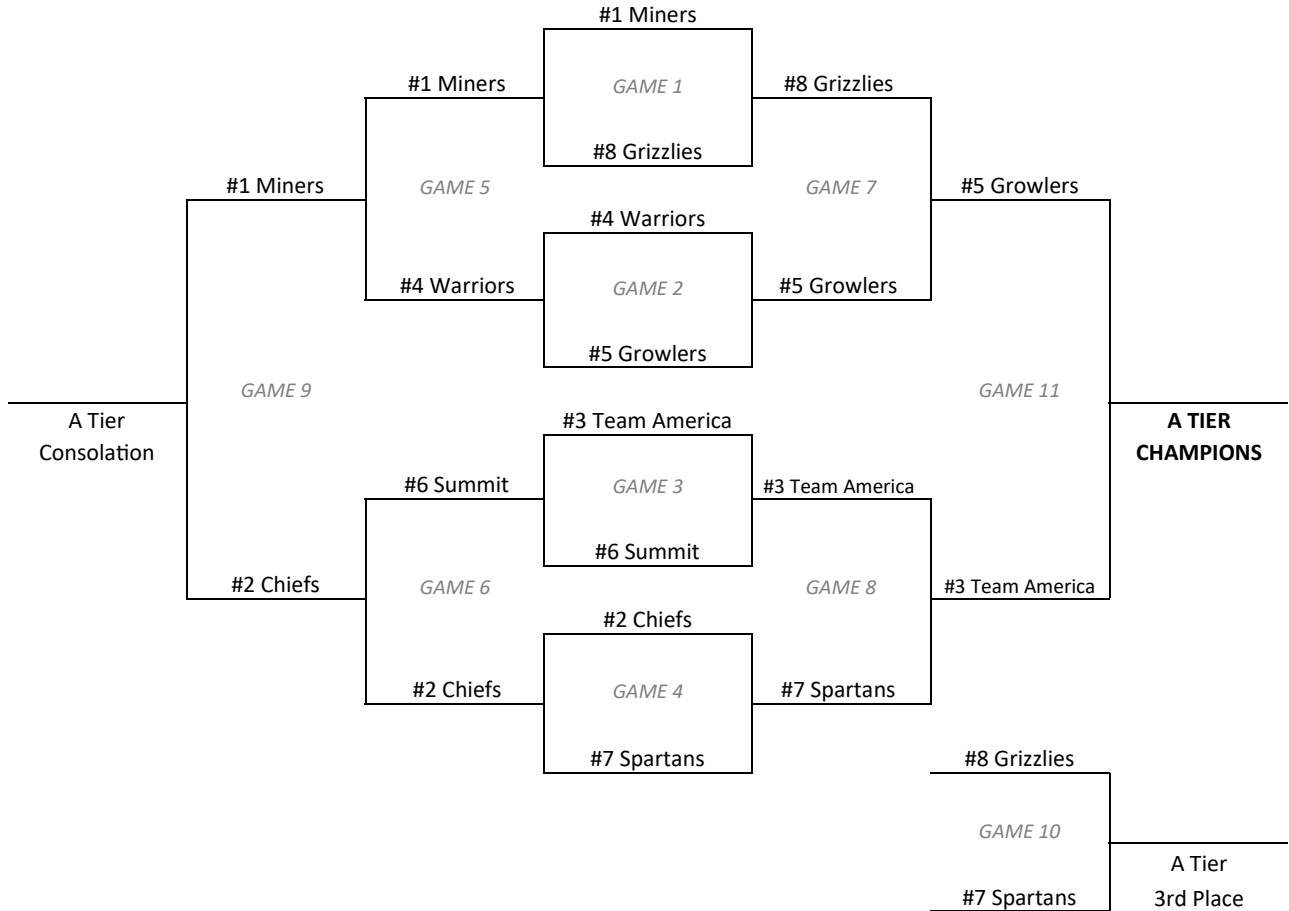

2019-20 WINTER LEAGUE PLAYOFFS

A TIER

Game #	Date	Location	Time	Home	Away
1	Sat Sept 26	Richfield 1	2:15 PM	Miners	Grizzlies
2	Sat Sept 26	Richfield 1	12:30 PM	Warriors	Growlers
3	Sat Sept 26	Richfield 2	9:00 AM	Team America	Summit
4	Sat Sept 26	Richfield 2	10:45 AM	Chiefs	Spartans
5	Sat Oct 3	BIG 1	3:00 PM	Miners	Warriors
6	Sat Oct 3	BIG 1	5:00 PM	Chiefs	Summit
7	Sat Oct 3	Richfield 1	7:30 PM	Growlers	Grizzlies
8	Sat Oct 3	Richfield 1	9:15 PM	Team America	Spartans
9	Mon Oct 5	Breck	9:30 PM	Miners	Chiefs
10	Tue Oct 6	Hopkins	8:50 PM	Spartans	Grizzlies
11	Sat Oct 10	SLP E	7:30 PM	A TIER CHAMPIONSHIP	